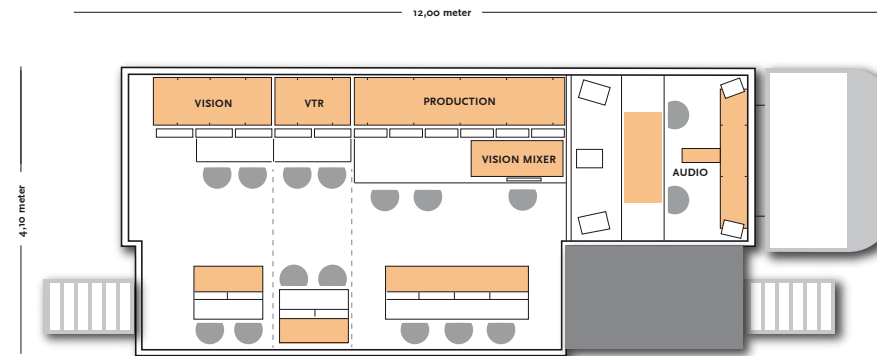

6 x RTS 2W/4W Interface
 10 x Beltpack

Wireless Intercom

6 x Basestation
 15 x Radio

ISDN-codec

YouCom

monitorstack production

layout