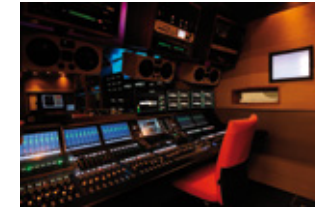

TRUCK

OBVan

Length: 12,00 m
Width: 4,10 m (expanded)
Height: 4,00 m
Weight: 23000 kg
License Plate: BT-PZ-25

Utility Van

License Plate: BT-RD-86
Length: 12,00 m

Power

380/400 Volt
3x63 Amps
CEE Form 63 Amps

audio

VISION

Camera

12 x Thomson LDK 8000
or Sony HDC1500

Routing

HD/SDI GrassValley
96x192, 64x64 Pal
VSM control system

**Distribution, Conversion
& Synchronising**

Axon

Graphics

Inscriber (optional)
Xpression (optional)

PRODUCTION

Viewing

HD2Line LCD's, 2 x 24",
5 x 37" with multiviewing
3 x 17"LCD with
multiviewing (rear)

Vision Mixer

Sony MVS8000G, 2,5 M/E,
51 inputs, 24 outputs

DVE

MVE8000 4 ch. DME

VTR

Viewing

HD2Line LCD 37" with
multiviewing 8-input
3 x 17" LCD with
multiviewing 4-input

VTR

10 positions Beta / EVS

SOUND

Audio Mixer

Lawo MC66, 56 faders

Effects

TC Electronic M5000
Lexicon
Sintefex
SpotOn Hard Disk audio
jingle system 64ch

Routing

Internal Lawo router

Monitoring

Adam S1A/S3A 5.1

Record/play

DAT, MD, CD
Tascam X48 / Pyramix
Multitrack 128Ch.
(optional)

INTERCOM

Intercom

Telex Cronus 64x64
11 Keypanels

4 Wire Interface

6 x RTS 2W/4W Interface
10 x Beltpack

Wireless Intercom

6 x Basestation
15 x Radio

ISDN-codec

YouCom