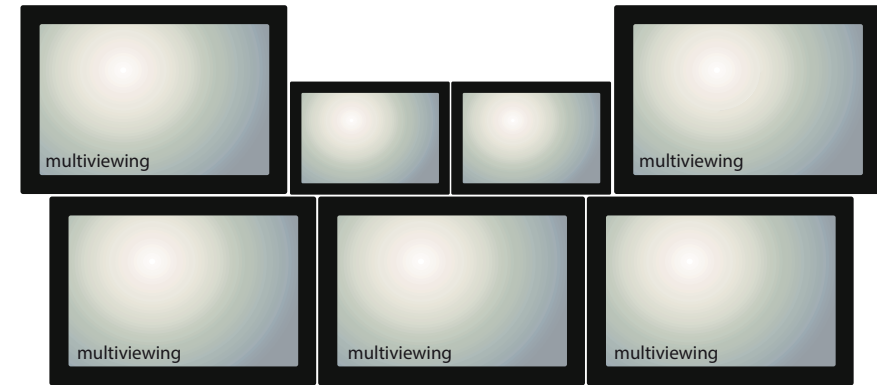

ISDN-codec

YouCom

monitorstack production