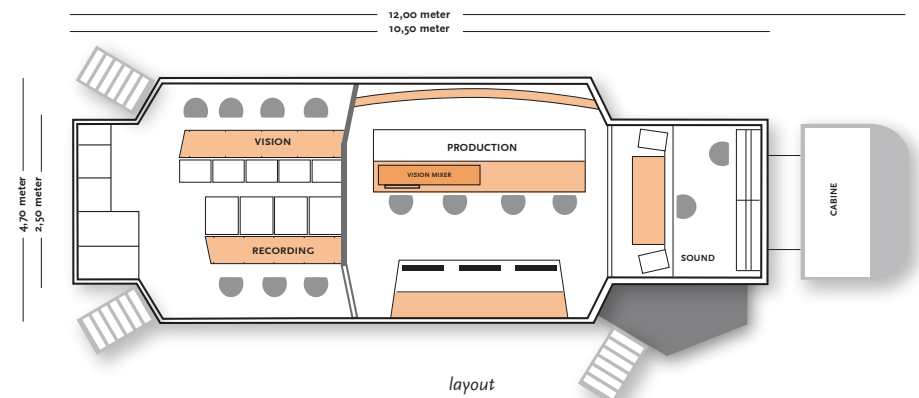

OB 8 is a large flexible on both sides expanding digital High Definition OB truck. OB 8 has four work spaces: a director's room with a second mix position, audio room, recording room and a vision room. The truck can hold up to 12 Thomson LDK 8000 Elite HD camera's.

layout