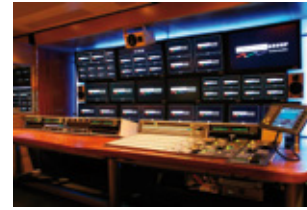

TRUCK

OBVan

Length: 16,50m (with truck)
Width: 5,20 m (expanded)
Height: 4,00 m
Weight: 40000 kg
License Plate: OK-10-PB

Utility Van

License Plate: BT-ST-99
Length: 12,00 m

Power

380/400 Volt
3x125 Amps
CEE Form 125 Amps

production