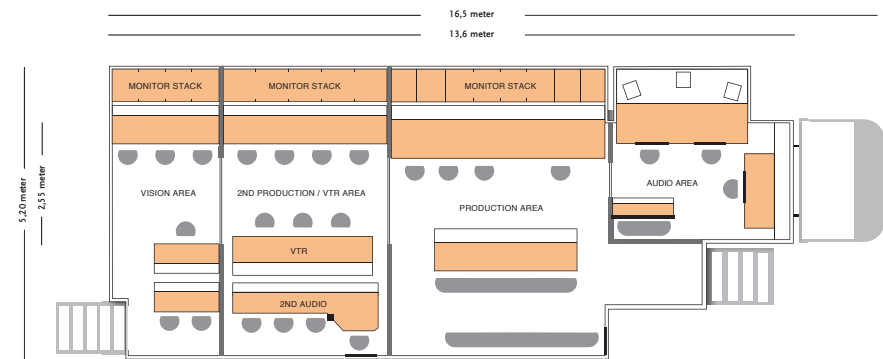

Internal Lawo router

Monitoring

Adam S1A/S3A 5.1

Record/play

DAT, MD, CD
 Tascam X48 / Pyramix
 Multitrack 128Ch.
 (optional)

layout

INTERCOM

Intercom