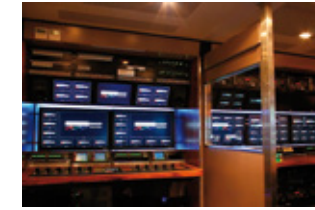

TRUCK

OBVan

Length: 16,50m (with truck)
Width: 5,20 m (expanded)
Height: 4,00 m
Weight: 40000 kg
License Plate: OK-10-PB

Utility Van

License Plate: BT-ST-99
Length: 12,00 m

Power

380/400 Volt
3x125 Amps
CEE Form 125 Amps

shading

VISION

Camera

30 x Thomson LDK 8000
or Sony HDC1500

Routing

GrassValley HD 192x448,
64x128 Pal
VSM control system

**Distribution, Conversion
& Synchronising**
Axon

Graphics

Inscriber (optional)
Xpression (optional)

PRODUCTION

Viewing

HD2Line LCD's, 8 x 37",
6 x 24" with multiviewing
5 x 17"LCD with
multiviewing (rear)

Vision Mixer

Sony MVS8000G 4M/E,
80 inputs, 48 outputs

DVE

MVE8000, 4 ch. DME

VTR

Viewing

HD2Line LCD's; 2 x 37"
with multiviewing 8-input,
6 x 17"LCD with
multiviewing 4-input

VTR

20 positions Beta / EVS

SOUND

Audio Mixer

Lawo MC66 56 faders

Effects

TC Electronic M6000/M2000
Lexicon
Sintefex
SpotOn Hard Disk audio
jingle system 64ch

Routing

Internal Lawo router

Monitoring

Adam S1A/S3A 5.1

Record/play

DAT, MD, CD
Tascam X48 / Pyramix
Multitrack 128Ch.
(optional)

INTERCOM

Intercom

RTS Adam 144x144
31 Keypanels

4 Wire Interface

6 x RTS 2W/4W Interface
15 x Beltpack

Wireless Intercom

6 x Basestation
20 x Radio

ISDN-codec

YouCom